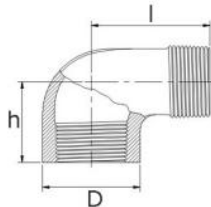

## Koleno 90 stupňové vnútorný/ vonkajší závit

Technický list výrobku

Rozmer	h	l	D	kg
1/8"	15,50	26,0	14,5	0,016
1/4"	18,0	25,0	18,0	0,030
3/8"	20,5	26,0	22,0	0,050
1/2"	21,0	30,0	25,5	0,080
3/4"	24,5	34,0	31,5	0,104
1"	31,0	41,0	38,5	0,140
5/4"	36,5	53,0	48,0	0,265
6/4"	39,5	57,0	54,0	0,334
2"	50,0	65,0	66,0	0,662
2 1/2"	63,0	86,0	86,0	1,109
3"	76,0	95,0	95,0	1,945
4"	95,0	118,0	125,0	2,848